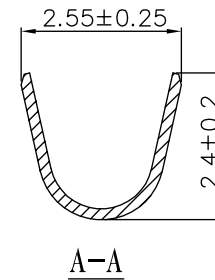

Plug Terminal Mini atx-Y

WWW.AsA-Elec.com

AsA Electronic Co.

Tel : (+98) 21 66 73 56 82 Mob : (+98) 912 03 161 02

Item						
Plug Terminal						
Model	Unit	Scale	Design Unit	Size	Part No.	
43030	mm	—	Metric	A4		
Draw	Review	Approve	Material	Drawing No.	Part No.	
			Material	Tinned Phosphor Bronze		