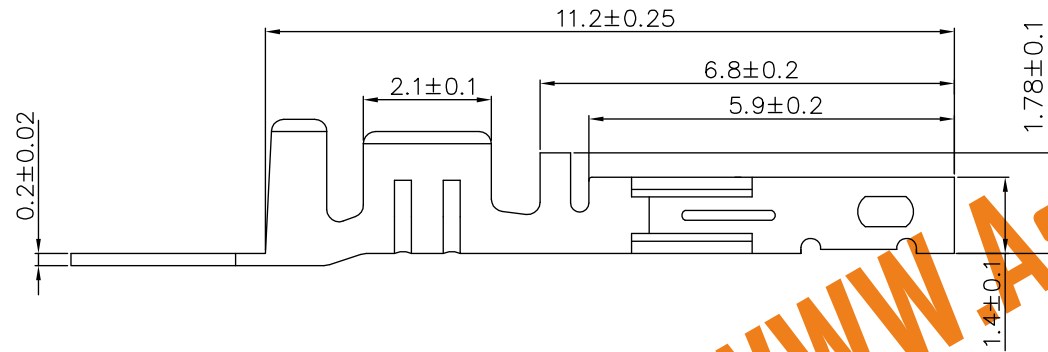

Plug Terminal Mini atx-Y

WWW.AsA-Elec.com

AsA Electronic Co.

Tel : (+98) 21 66 73 56 82 Mob : (+98) 912 03 161 02

Item						
Plug Terminal						
Model	Unit	Scale	Design Unit	Size	Part No.	
43030	mm	—	Metric	A4		
Draw	Review	Approve	Material	Drawing No.	Part No.	
			Material	Tinned Phosphor Bronze		