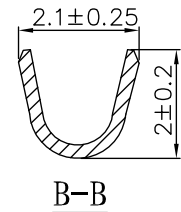

Plug Terminal Mini atx-Y

WWW.AsA-Elec.com

AsA Electronic Co.

Tel : (+98) 21 66 73 56 82 Mob : (+98) 912 03 161 02

Item						
Plug Terminal						
Model	Unit	Scale	Design Unit	Size	Part No.	
43030	mm	—	Metric	A4		
Draw	Review	Approve	Material	Drawing No.	Part No.	
			Material	Tinned Phosphor Bronze		