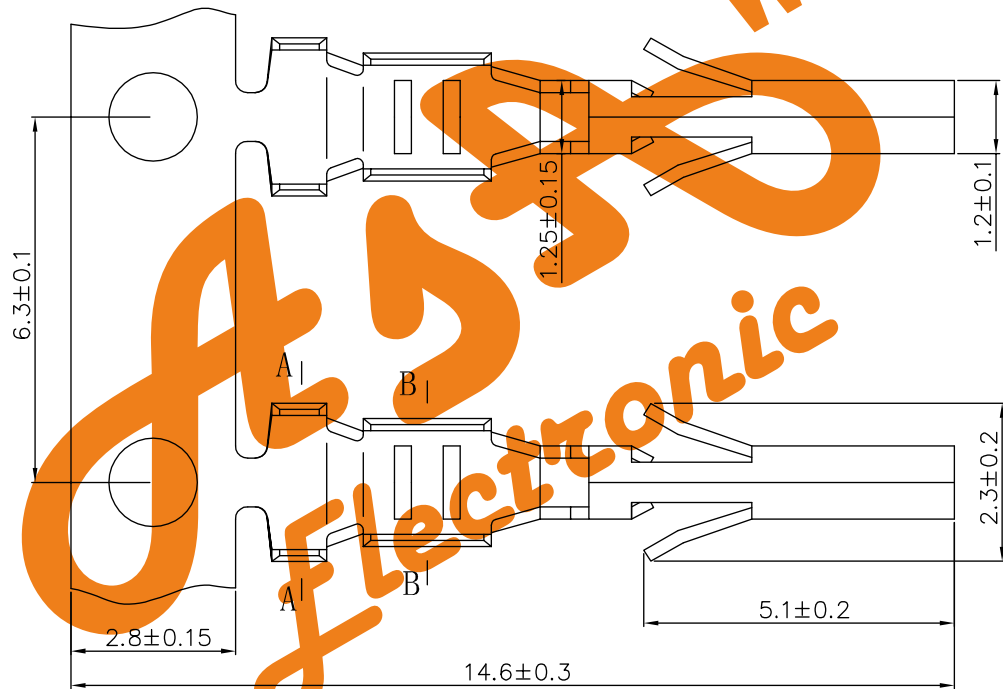

Plug Terminal Mini atx-Y

WWW.AsA-Elec.com

AsA Electronic Co.

Tel : (+98) 21 66 73 56 82 Mob : (+98) 912 03 161 02

Item						
Plug Terminal						
Model	Unit	Scale	Design Unit	Size	Part No.	
43030	mm	—	Metric	A4		
Draw	Review	Approve	Material	Drawing No.	Part No.	
			Material	Tinned Phosphor Bronze		